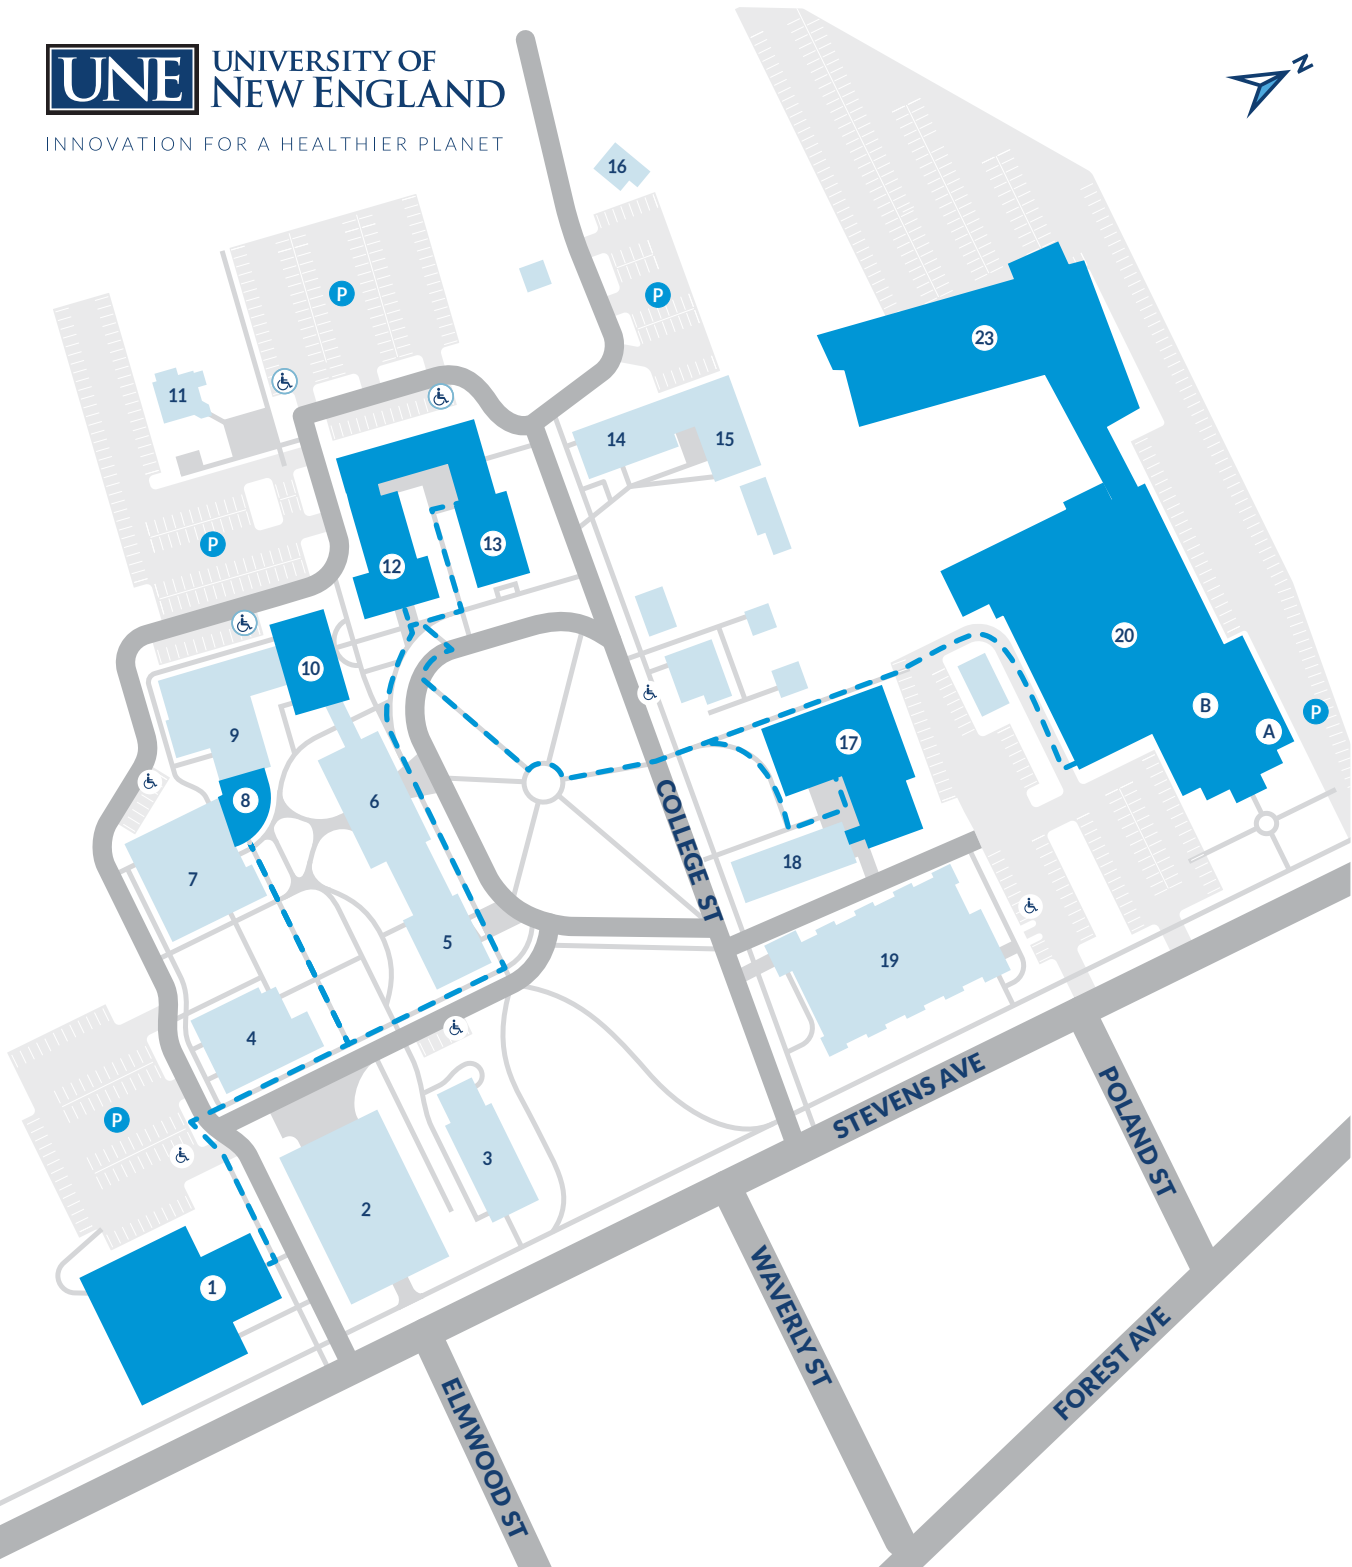

8 PARKER PAVILION

Parker Pavilion links Proctor and Blewett Halls, and provides spacious communal spaces for studying and socializing. Parker Café offers convenient grab-and-go meals, including breakfast, lunch, and Starbucks coffee. Explore the Westbrook College of Health Professions (WCHP) Lecture Hall, which features smart boards and other interactive technology.

17 ALEXANDER HALL

Alexander Hall is home to our Nor'easter Café and Wing Student Lounge. Here, students can take breaks in between classes, grab lunch, or study. You may also find our skills labs, Motion Analysis Lab, and University Bookstore on the lower level.

B INTERPROFESSIONAL SIMULATION AND INNOVATION CENTER (ISIC)

Located in Girard Innovation Hall, ISIC features seven simulation suites with adjoining fully-equipped scenario, control, and debriefing rooms. Students experience patient care using high-fidelity patient simulators, patients actors, and virtual patients. Modeled after hospital and clinical environments, ISIC enhances a student's ability to practice in any health care setting. ***This area is closed to visitors.***

- | | |
|-----------------------------------|---|
| ① Finley Recreation Center | 16 Safety and Security / Shuttle Terminal |
| 2 Pharmacy Building | ①⑦ Alexander Hall |
| 3 Ludcke Auditorium | 18 Linnell Hall |
| 4 Coleman Dental Hygiene Building | 19 Oral Health Center |
| 5 Goddard Hall | ②⑩ Girard Innovation Hall |
| 6 Hersey Hall | Ⓐ Graduate Admissions |
| 7 Blewett Hall | Ⓑ Interprofessional Simulation and Innovation Center |
| ⑧ Parker Pavilion | 21 UNE North |
| 9 WCHP Lecture Hall | 22 Gulliver's Field |
| ⑩ Proctor Hall | ②③ Harold and Bibby Alfond Center for Health Sciences |
| 11 Art Gallery | Ⓟ Visitor Parking |
| ⑫ Alumni Hall | — — — — —
Suggested Walking Path |
| ⑬ Abplanalp Library | |
| 14 Ginn Hall | |
| 15 McDougall Hall | |