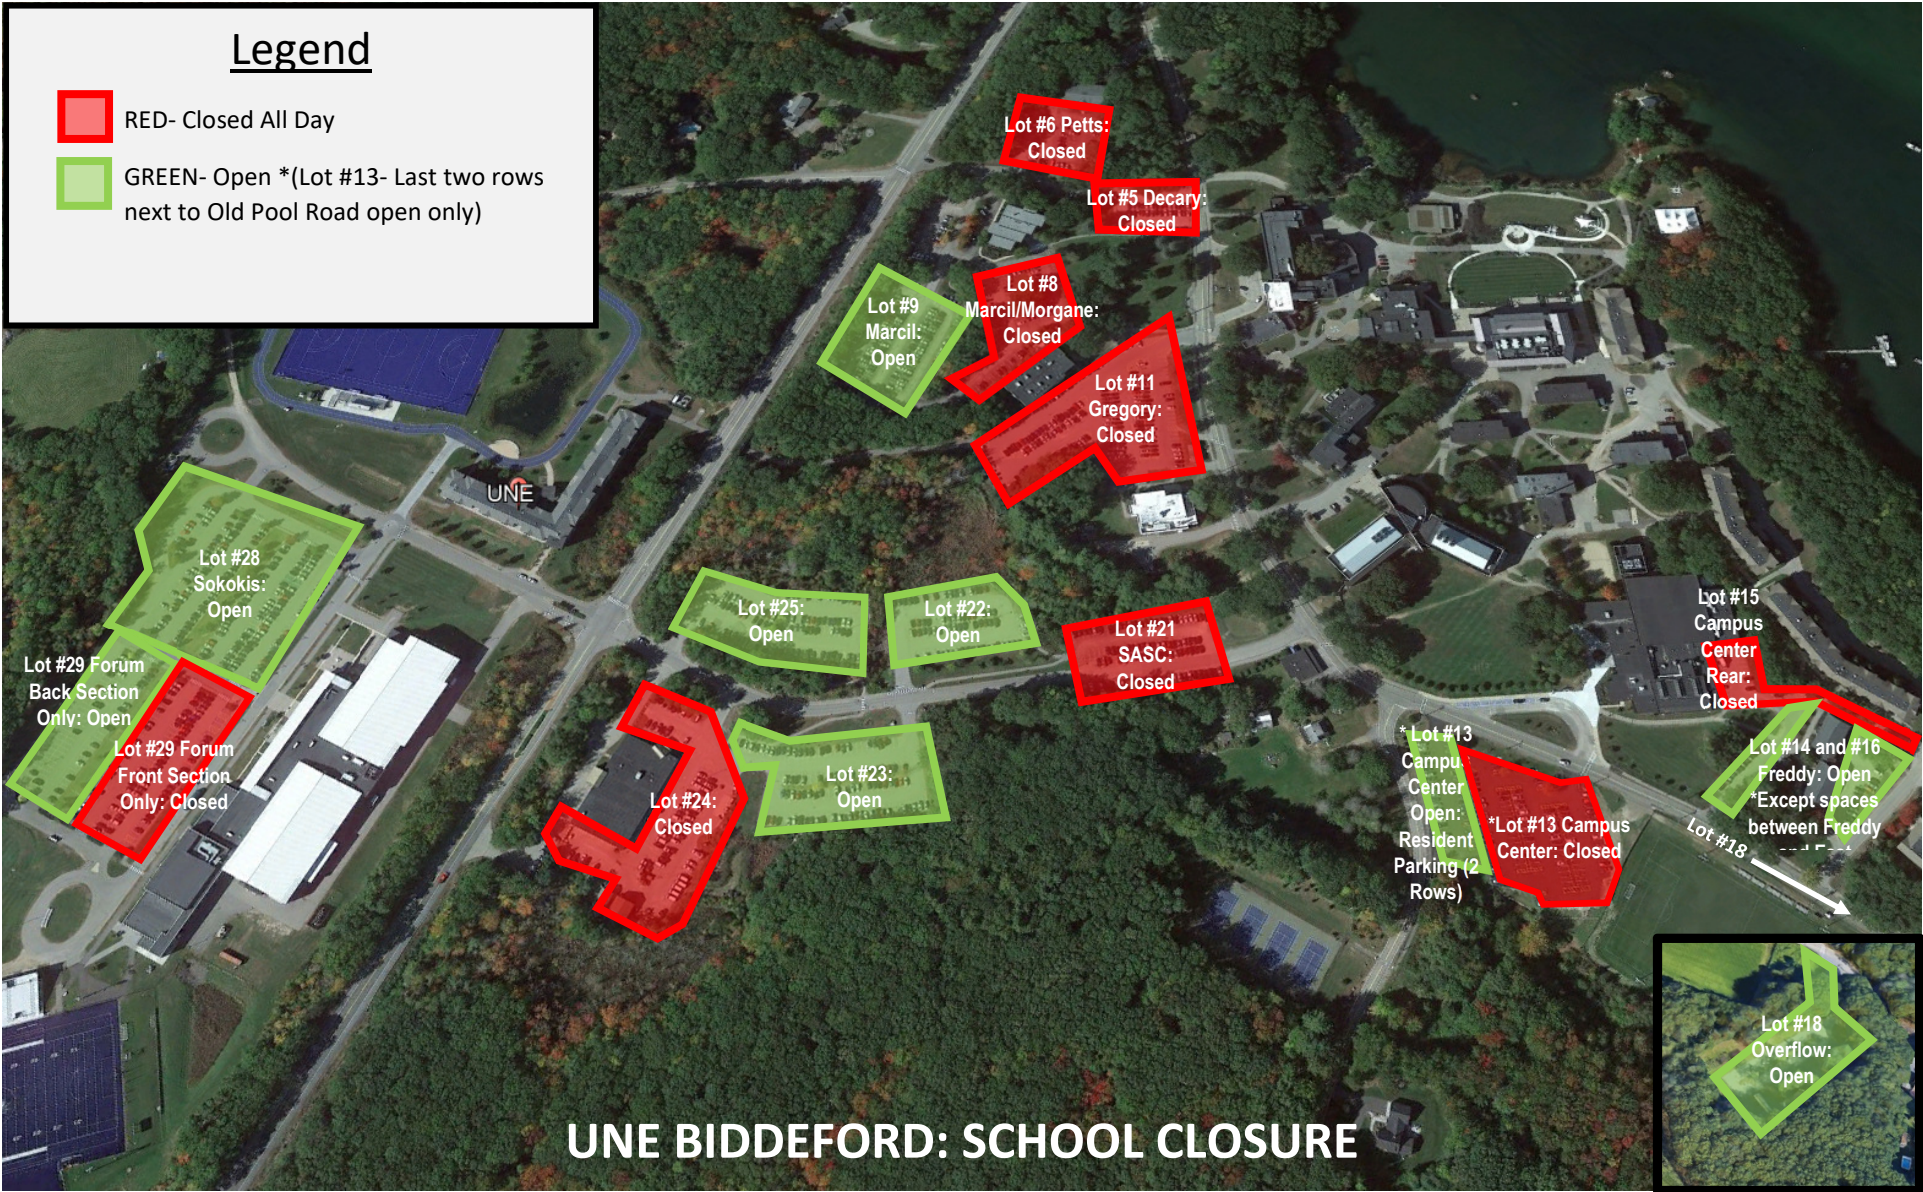

# Legend

- RED- Closed All Day
- GREEN- Open \*(Lot #13- Last two rows next to Old Pool Road open only)

Lot #6 Petts:  
Closed

Lot #5 Decary:  
Closed

Lot #8  
Marcil/Morgane:  
Closed

Lot #9  
Marcil:  
Open

Lot #11  
Gregory:  
Closed

Lot #25:  
Open

Lot #22:  
Open

Lot #21  
SASC:  
Closed

Lot #15  
Campus  
Center  
Rear:  
Closed

Lot #29 Forum  
Back Section  
Only: Open

Lot #29 Forum  
Front Section  
Only: Closed

Lot #24:  
Closed

Lot #23:  
Open

\*Lot #13  
Campus  
Center  
Open:  
Resident  
Parking (2  
Rows)

\*Lot #13 Campus  
Center: Closed

Lot #14 and #16  
Freddy: Open  
\*Except spaces  
between Freddy  
and Fred

Lot #18  
Overflow:  
Open